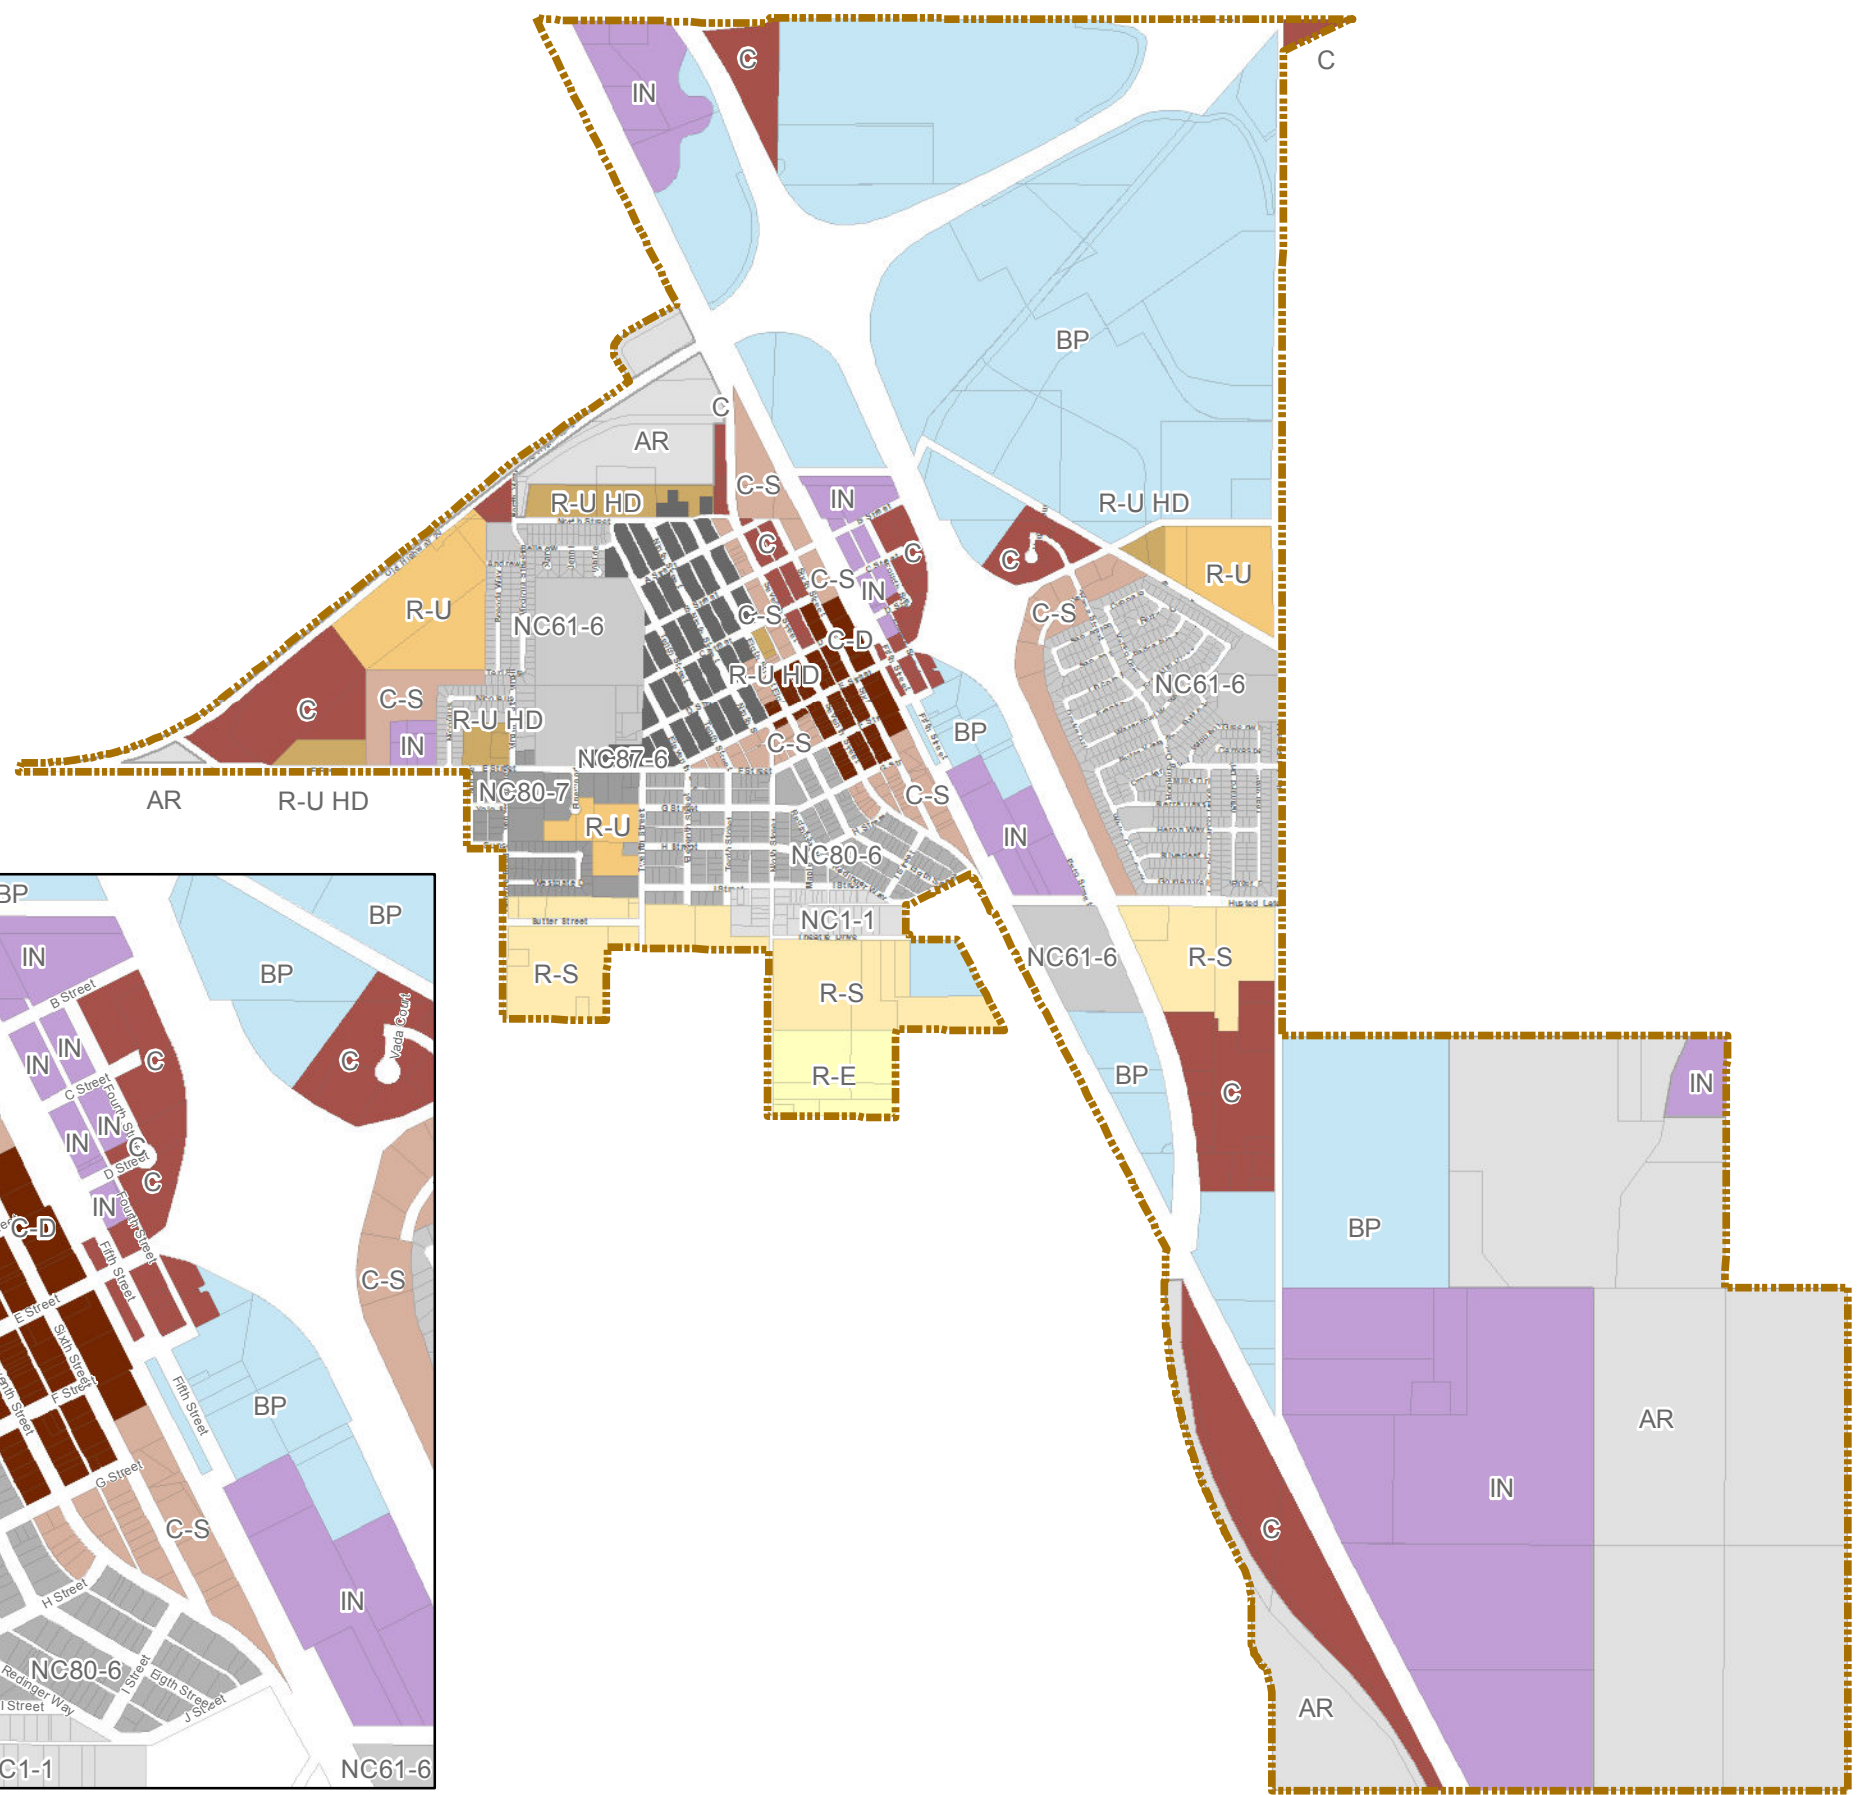

Official Zoning Map

Pursuant to Section 17.01.010.3 of the City of Williams Zoning Code

Legend

- City Limits
- Zoning Districts**
- (AR) Agriculture
- (NC1-1) Neighborhood Conservation
- (NC61-6) Neighborhood Conservation
- (NC80-6) Neighborhood Conservation
- (NC80-7) Neighborhood Conservation
- (NC87-6) Neighborhood Conservation
- (R-E) Estate Residential
- (R-S) Suburban Residential
- (R-U) Urban Residential
- (R-U HD) Urban Residential High Density
- (C-S) Commercial Suburban
- (C) Commercial
- (C-D) Commercial Downtown
- (BP) Business Park
- (IN) Industrial

May 2012

Downtown Inset